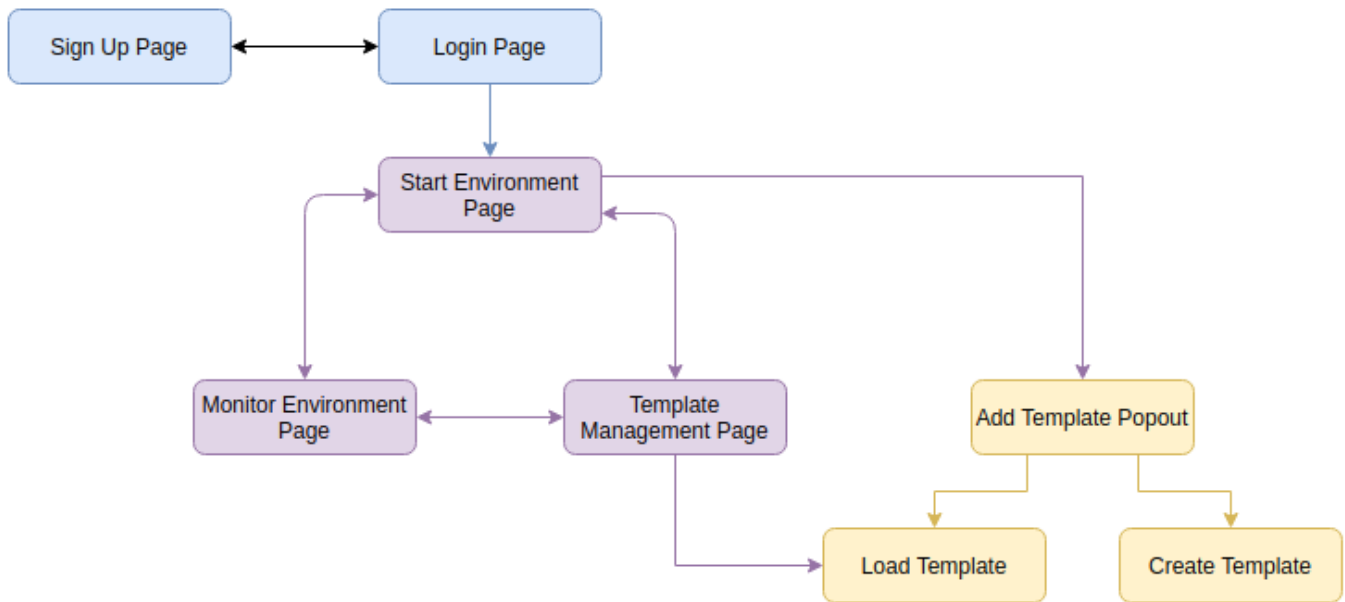

UI Design

Page Flow:

Note: This is a rough flow demonstrating the navigation between pages

The blue boxes(Sign up and Login) represent one time use pages, these will not be used more than once for any use case.

The purple boxes(Start/Manage Environment and Template Management) represent one page, but dynamically loaded content based on the users selection from the navbar.

The yellow boxes(Load/Add/Create template) represent a pop-out menu. This menu may be drawn over the current purple page as needed. Once the page is closed the content behind the pop-out will be visible again.